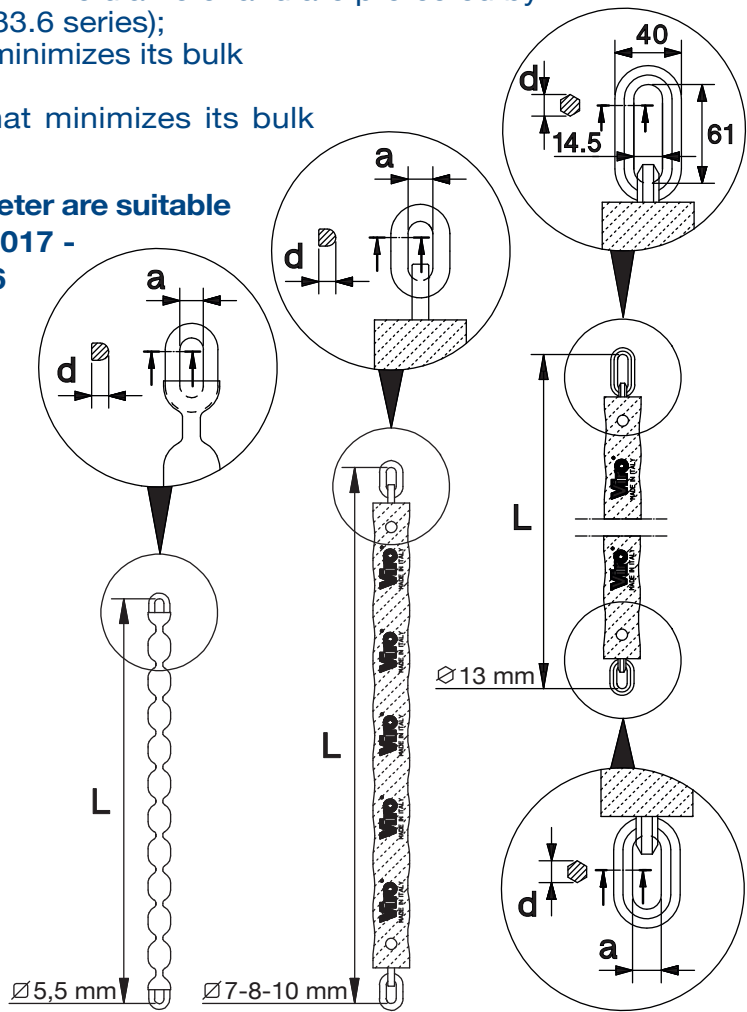

Classification level depends on the padlock used

- Semi-squared (to counter shears that generally have blades for cutting rounded profiles) case-hardened, tempered, drawn and galvanized special steel chains
- The chains have a 6 - 8 - 10 mm wire diameter and are protected by a blue fabric scratch-proof cover that minimizes its bulk
- **N.B. the chains have a 10 mm wire diameter are suitable for padlocks items 104 - 105 - 4016 - 4017 - 4025 - 4026 - 4116 - 4117 - 4125 - 4126**

Removable and washable cover, anchored with Velcro strips

ITEM CODE	COVER COLOUR	SEMI-SQUARED CUT CHAIN d mm	HORIZONTAL CLEARANCE a mm	CHAIN LENGTH L cm	NET UNIT WEIGHT g
332.6.90	BLUE	6	13	90	740
332.6.120		6	13	120	980
332.8.120		8	10	120	1900
332.10.120		10	14,5	120	2638
332.10.150		10	14,5	150	3240
332.10.200		10	14,5	200	4400

Classification level depends on the padlock used

- Semi-squared or hexagonal (333.13 series), (to counter shears that generally have blades for cutting rounded profiles) case-hardened, tempered, drawn and galvanized special steel chains (21Mn5 UNI EN 10025-2 manganese)
- The chains have a 5,5 - 7 - 8 - 10 - 13 mm wire diameter and are protected by:
 - a yellow scratch-proof plastic cover (333.6 series);
 - a blue fabric scratch-proof cover that minimizes its bulk (333.7 - 333.8- 333.10 series);
 - a black fabric scratch-proof cover that minimizes its bulk (333.13 series)
- **N.B. the chains have a 10 mm wire diameter are suitable for padlocks items 104 - 105 - 4016 - 4017 - 4025 - 4026 - 4116 - 4117 - 4125 - 4126**