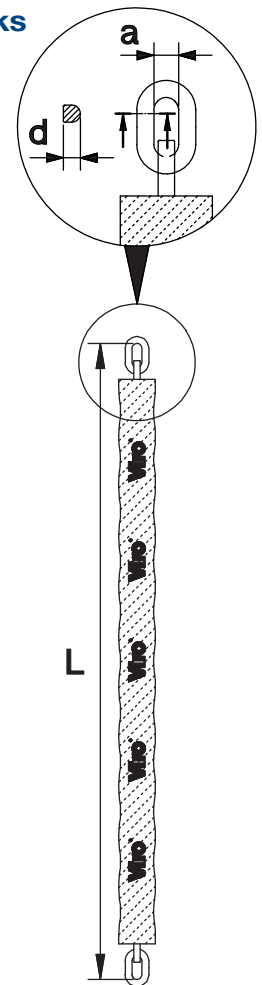

Classification level depends on the padlock used

- Semi-squared (to counter shears that generally have blades for cutting rounded profiles) case-hardened, tempered, drawn and galvanized special steel chains
- The chains have a 6 - 8 - 10 mm wire diameter and are protected by a blue fabric scratch-proof cover that minimizes its bulk
- **N.B. the chains have a 10 mm wire diameter are suitable for padlocks items 104 - 105 - 4016 - 4017 - 4025 - 4026 - 4116 - 4117 - 4125 - 4126**

Removable and washable cover, anchored with Velcro strips

ITEM CODE	COVER COLOUR	SEMI-SQUARED CUT CHAIN d mm	HORIZONTAL CLEARANCE a mm	CHAIN LENGTH L cm	NET UNIT WEIGHT g
332.6.90	BLUE	6	13	90	740
332.6.120		6	13	120	980
332.8.120		8	10	120	1900
332.10.120		10	14,5	120	2638
332.10.150		10	14,5	150	3240
332.10.200		10	14,5	200	4400

Classification level depends on the padlock used

- Semi-squared or hexagonal (333.13 series), (to counter shears that generally have blades for cutting rounded profiles) case-hardened, tempered, drawn and galvanized special steel chains (21Mn5 UNI EN 10025-2 manganese)
- The chains have a 5,5 - 7 - 8 - 10 - 13 mm wire diameter and are protected by:
 - a yellow scratch-proof plastic cover (333.6 series);
 - a blue fabric scratch-proof cover that minimizes its bulk (333.7 - 333.8- 333.10 series);
 - a black fabric scratch-proof cover that minimizes its bulk (333.13 series)
- **N.B. the chains have a 10 mm wire diameter are suitable for padlocks items 104 - 105 - 4016 - 4017 - 4025 - 4026 - 4116 - 4117 - 4125 - 4126**