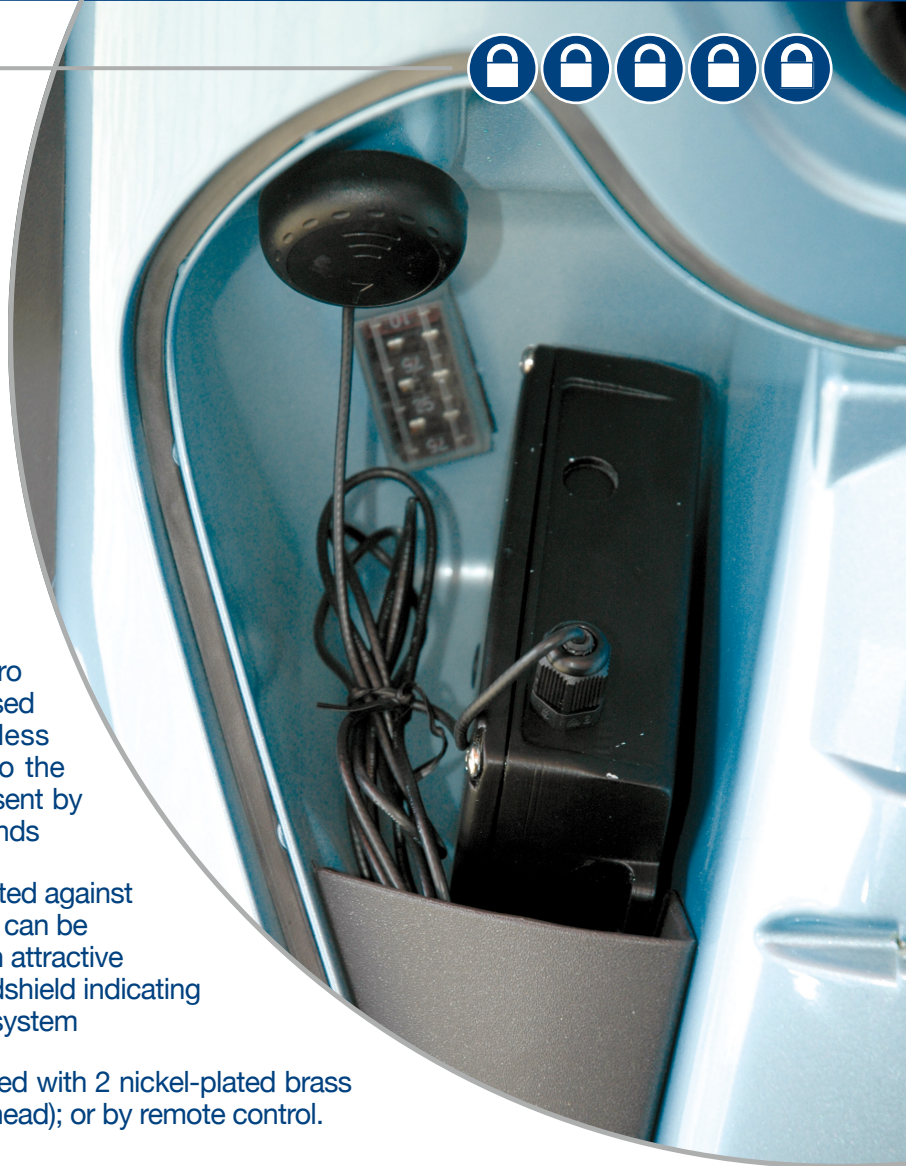

Viro ² **RUOTE**

GPS-GSM SATELLITE-BASED BURGLAR-ALARM MODULE **VIRO M.A.S.**

- Advanced satellite-based burglar-alarm portable module with reliable movement sensor and GPS antenna; can be placed on the motorbike truck, under the seal or hanged to the motorbike frame. By inserting a SIM card into the module and after sending to this an SMS message from your mobile phone, the module is able to send warning messages during theft attempts and, in case the motorbike has been stolen, to trace its position sending the coordinates of the stolen vehicle. Working with batteries (already included)
- The Module can be integrated to Viro Sonar alarm disc lock (even if purchased separately) and, through a wireless communication, detects and send to the motorbike owner any theft attempts sent by the disc lock after the alarm siren sounds
- Electronic component housing protected against water drops. Many electronic settings can be adjusted by the user. Supplied with an attractive sticker that can be placed on the windshield indicating the presence of a Viro security alarm system
- Activation by cylinder and key (supplied with 2 nickel-plated brass keys with soft non-slip PVC covered head); or by remote control.
- **Technological and versatile, recommended for keeping any means of transport to which it is applied under control; perfect if combined with alarm disc lock Viro Sonar, safe and resistant in the locking of any type of scooters or motorbikes, especially of high powered ones**

LED indicator confirming the operations. Detailed user instructions, placed under the Module itself

Elegant visual packaging summarizing product main technical and operational features. It can be hanged vertically by means of the apposite buttonhole