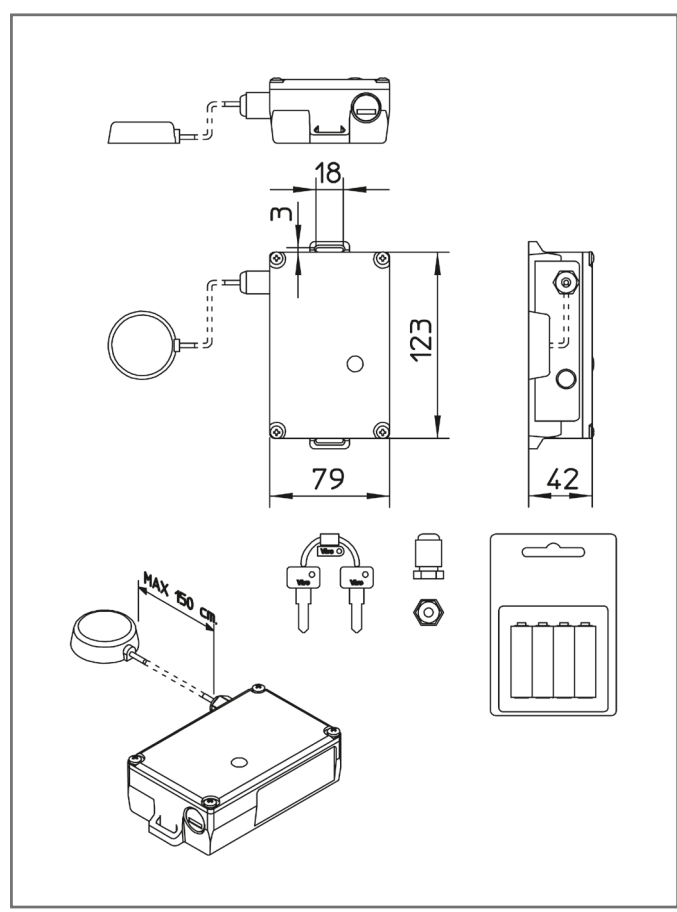

LED indicator confirming the operations. Detailed user instructions, placed under the Module itself

Elegant visual packaging summarizing product main technical and operational features. It can be hanged vertically by means of the apposite buttonhole

Item K199.GPS

ITEM 199.GPS

GPS-GSM SATELLITE-BASED BURGLAR-ALARM MODULE VIRO M.A.S.

ITEM CODE	ANTENNA CABLE LENGHT cm	FINISH	NET UNIT WEIGHT g	DESCRIPTION
199.GPS	150	BLACK	750	Viro M.A.S.
199.GPS.850	150	BLACK	835	Viro M.A.S. with rechargeable batteries, for complete route tracing
K199.GPS	150	BLACK	1835	Kit Viro Sonar + Viro M.A.S.