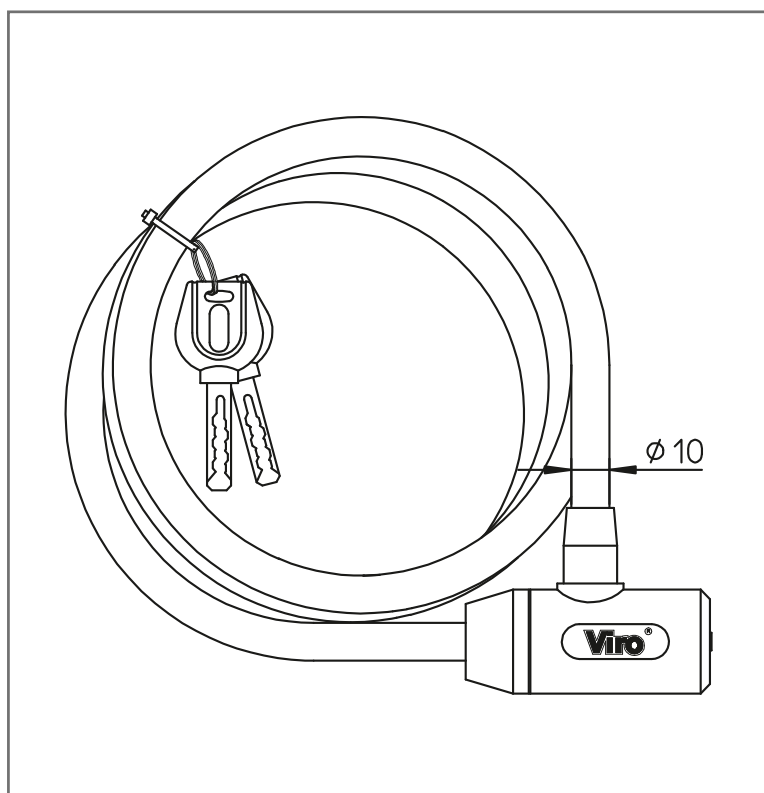

- Semi-flexible twisted steel cables Ø 10 mm, 60 cm long
- Scratch-proof black semi-transparent PVC cover
- Spring-loaded dead-bolt locking mechanism, 10 wafer plug, with scratch-proof ABS cover
- Supplied with 2 nickel plated brass automotive type keys, with ergonomic non slip ABS grip

● **Simple and convenient; perfect for locking bicycles**

Locking mechanism protected by ABS cover. Lock protected by weatherproof cap

Keys with ergonomic grip

● **TWISTED CABLE GIGLIO**

ITEM CODE	EXTERNAL DIAMETER mm	CABLE LENGTH cm	NET UNIT WEIGHT g
158	10	60	210