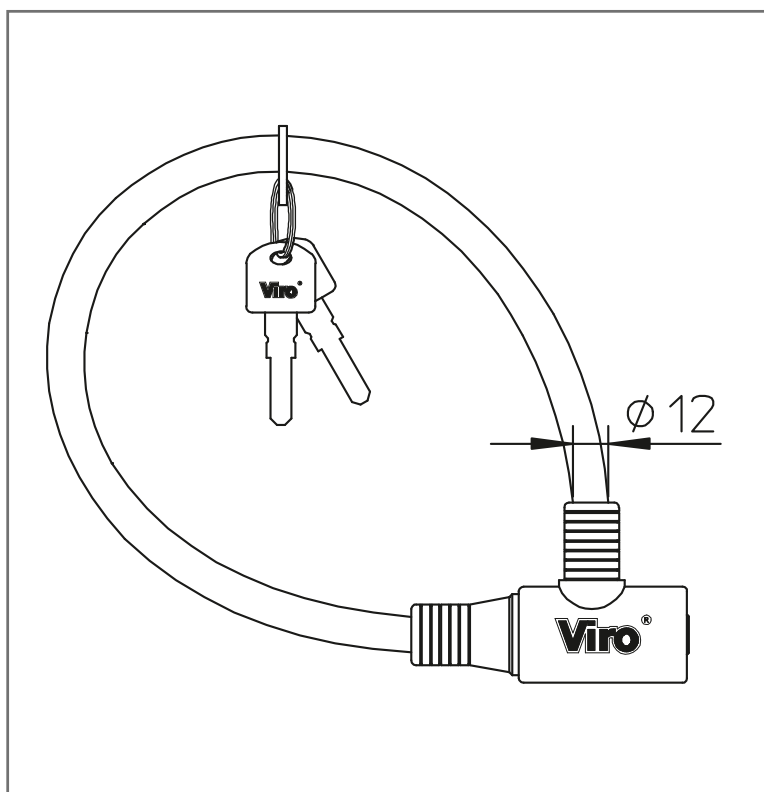

- Semi-flexible twisted steel cables Ø 12 mm, 45 cm long
- Scratch-proof, coloured (blue, yellow, red or green), semi-transparent PVC cover
- Spring-loaded dead-bolt locking mechanism, 4 pins plug, with scratchproof ABS cover
- Supplied with 2 nickel plated brass flat keys with ergonomic non slip ABS grip

● **Simple and convenient; perfect for locking bicycles**

Mixed colors

4 pins plug with flat keys

● **TWISTED CABLE ELBA**

ITEM CODE	EXTERNAL DIAMETER mm	CABLE LENGTH cm	NET UNIT WEIGHT g
147	12	45	185